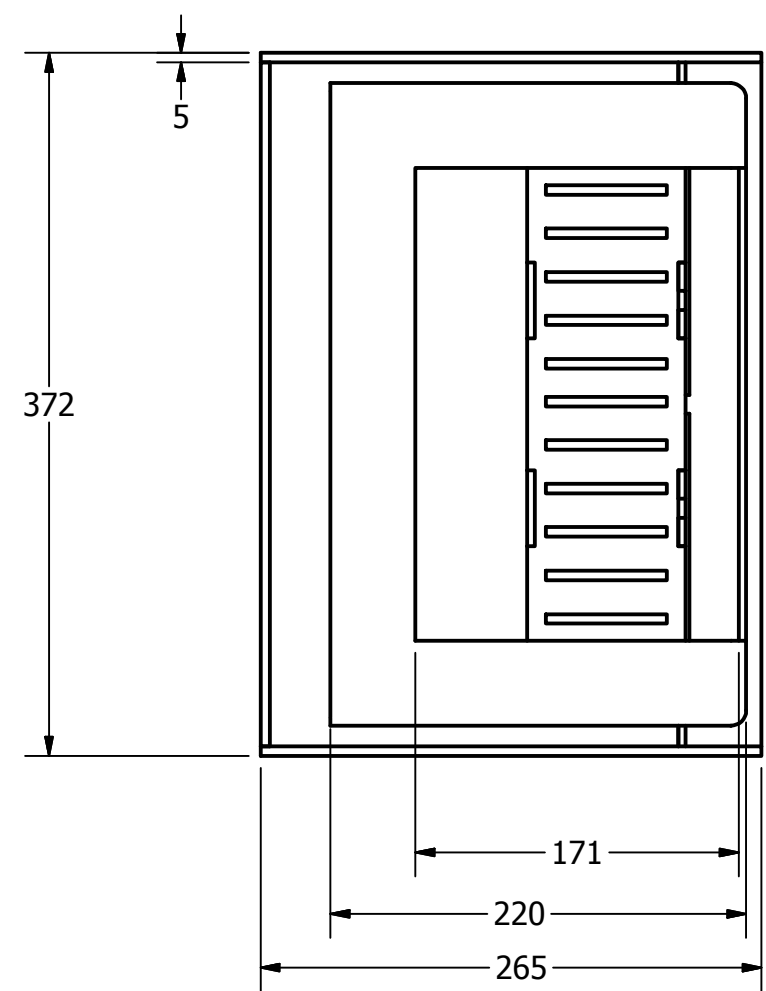

4

3

2

1

D

D

C

C

B

B