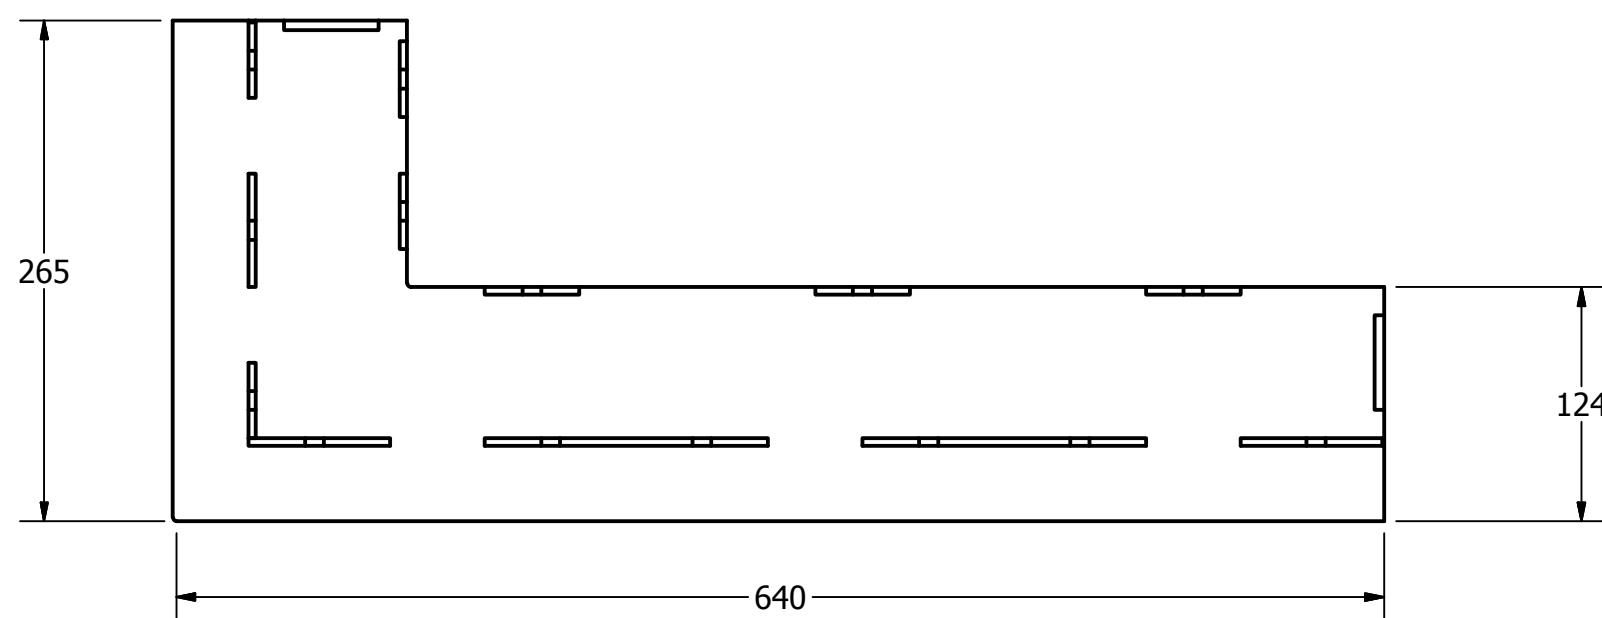

B

B

A

A

4

3

2

1

DRAWN KISS KANDALLÓ		2016.11.17.		TITLE	
CHECKED				KKL6022	
QA		SIZE	C	DWG NO	KKL-600220
MFG		SCALE		REV	
APPROVED				SHEET 1 OF 1	

4