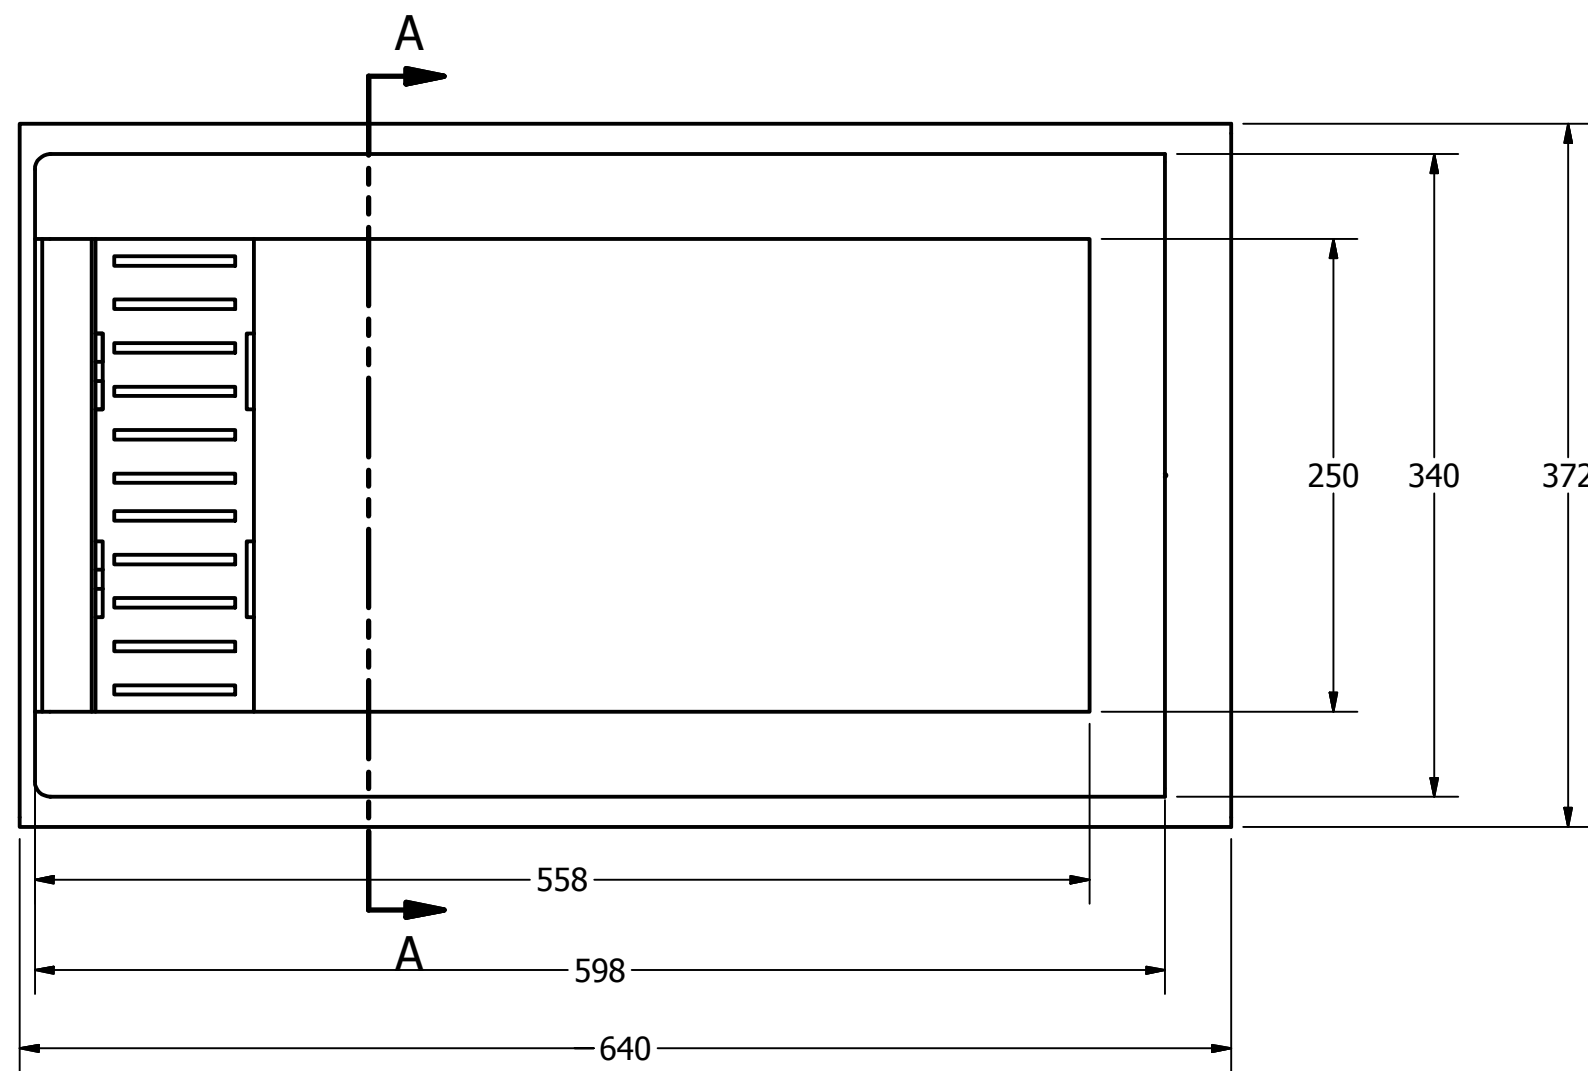

4

3

2

1

D

D

C

C

B

B