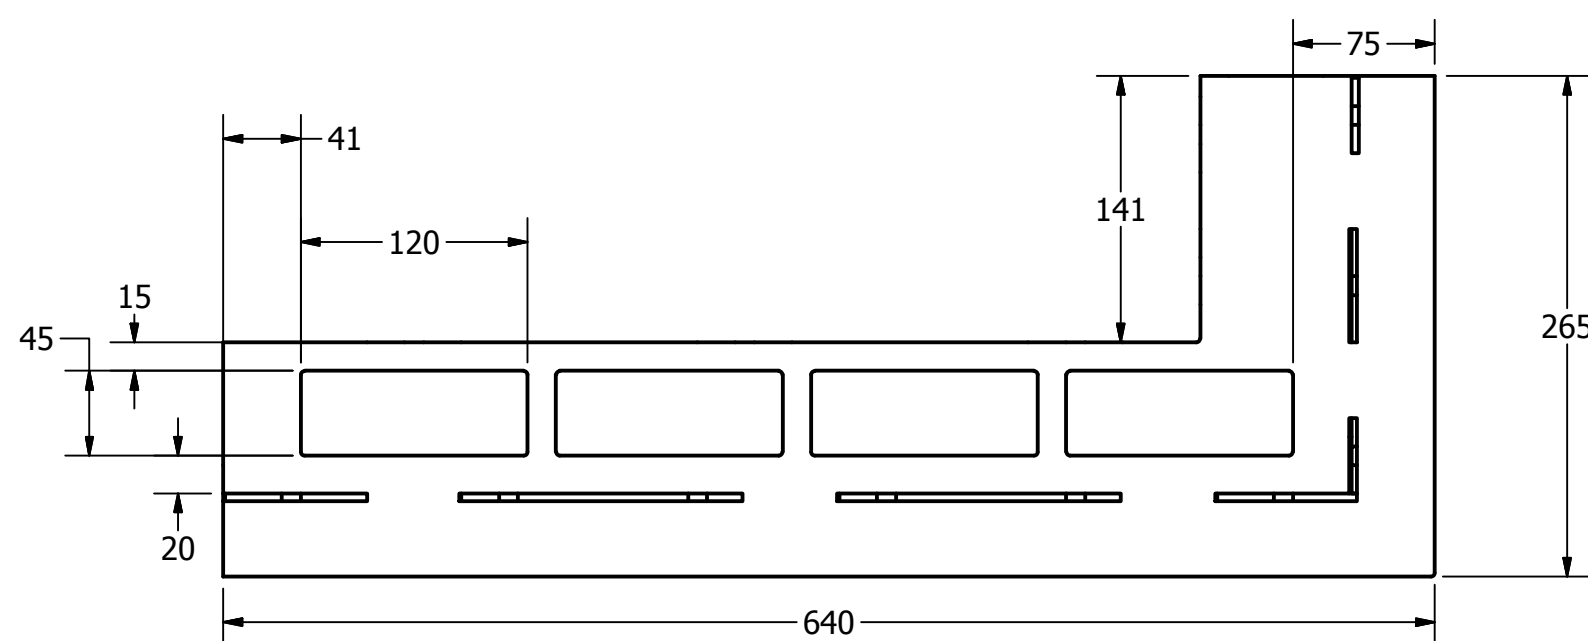

B

B

A

A

4

3

2

1

DRAWN KISS KANDALLÓ		2016.11.17.		TITLE	
CHECKED				KKL6022	
QA		SIZE	C	DWG NO	KKL-600220
MFG		SCALE		REV	
APPROVED				SHEET 1 OF 1	

4